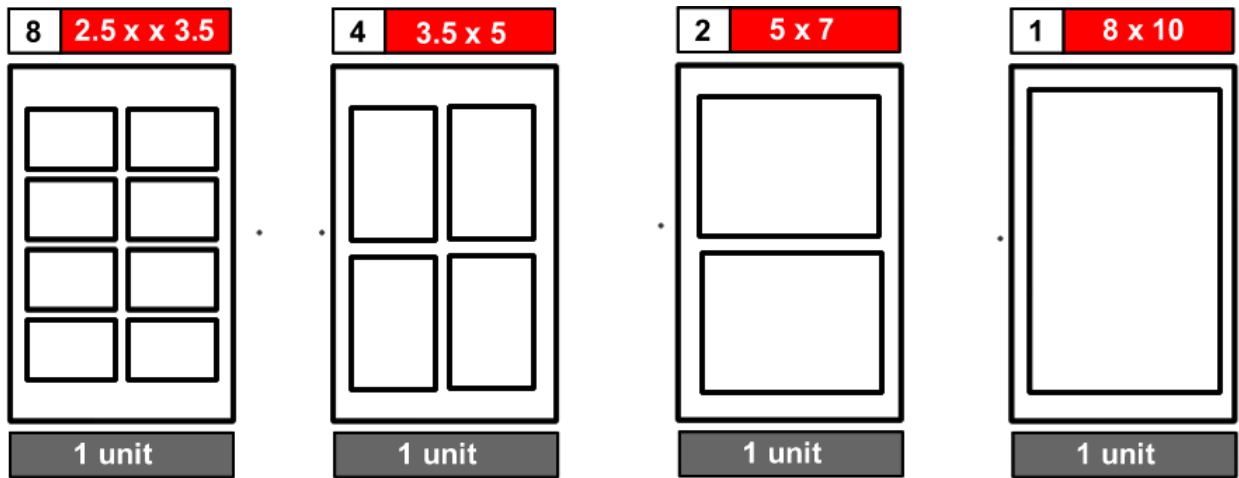

Be real... look good... do well. We have the features

Photography PACKAGES

OPTION 1		OPTION 2		OPTION 3	
\$275	1 hr photo shoot Unlimited photos 1 Location 8 – 8 x 10 ready to print Or 8 unit ALL "Negatives" on CD!	\$375	1 hr photo shoot Unlimited photos 1 Location 15 – 8 x 10 ready to print Or 15 unit ALL "Negatives" on CD!	\$575	Up to 2 hrs photo shoot Unlimited photos 1 Location 20 - 8 x 10 ready to print Or 20 unit ALL "Negatives" on CD!
OPTION 4		OPTION 5		OPTION 6	
\$795	Up to 3 hrs photo shoot Unlimited photos Up to 2 Locations 25 - 8 x 10 ready to print Or 25 unit ALL "Negatives" on CD!	\$910	Up to 4 hrs photo shoot Unlimited photos Up to 2 Locations 30 – 8 x 10 ready to print Or 30 unit ALL "Negatives" on CD!	\$1290	Up to 6 hrs photo shoot Unlimited photos Up to 3 Locations 40 – 8 x 10 ready to print Or 40 unit ALL "Negatives" on CD!